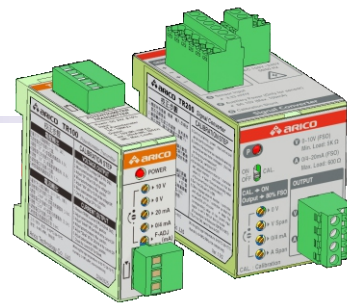

TR100/TR200

訊號轉換器 Signal Transmitter

規格 Specification

	TR100	TR200
電源 Power Supply	24 Vdc \pm 10% , 反接保護、接地隔離 wrong polarity protection, grounding isolation	AC 110 V ~ 220 V \pm 10% 50/60 Hz/ DC 24 V \pm 10%
消耗功率 Power Dissipation	< 2.5 W	< 4 W
輸入 Input	三端子型 1 K ~ 100 k Ω 位置尺 (電位計) 3 terminal linear 1 K ~ 100 k Ω potentiometer sensors	0 ~ 33.3 mV
輸出 Output	0 ~ 10 V (Non-linearity: < 0.02% full scale), 0/4 ~ 20 mA (Non-linearity: < 0.03% full scale)	0 ~ 10 V (Non-linearity: < 1% full scale), 0/4 ~ 20 mA (Non-linearity: < 1% full scale) DC 10 V \pm 5%
精確度 Accuracy	\pm 0.1% full scale	\pm 1% full scale (at 23°C)
反應時間 Reaction Time		< 100 ms
工作溫度 Working Temperature		0 ~ 50°C
儲存溫度 Storage Temperature		-20 ~ 70°C
工作濕度 Humidity		0 ~ 90% RH non-condensing
重量 Weight	80 g (含連接器 Including connector)	100 g (含連接器 Including connector)
安裝 Mounting	DIN-35 mm rail	DIN-35 mm rail

尺寸 Dimension unit: mm

❖ 面板說明 Faceplate Description

- ① 電源及輸出端子
Power supply and output terminals
- ② 位置尺 (電位計) 輸入端子
Displacement transducer input terminals
- ③ 電源指示燈 Power indicator
- ④ 10 V adjustable VR
- ⑤ 0 V adjustable VR
- ⑥ 20 mA adjustable VR
- ⑦ 0/4 mA adjustable VR
- ⑧ 20 mA fine adjust VR

- ① Power supply AC 110 V~220 V \pm 10% 50/60 Hz/DC 24 V \pm 10%
- ② 0 ~ 33.3 mV input
- ③ 輔助電源 Auxiliary power DC 10 V \pm 5%
- ④ 壓力計校正端子 Pressure transducer calibration terminal
- ⑤ 電源指示燈 Auxiliary power indicator
- ⑥ 壓力計校正開關 (CAL) Pressure transducer calibration switch
- ⑦ 0 V adjustable VR
- ⑧ 10 V adjustable VR
- ⑨ 0/4 mA adjustable VR
- ⑩ 20 mA adjustable VR
- ⑪ 0 ~ 10 V output
- ⑫ 0/4 ~ 20 mA output