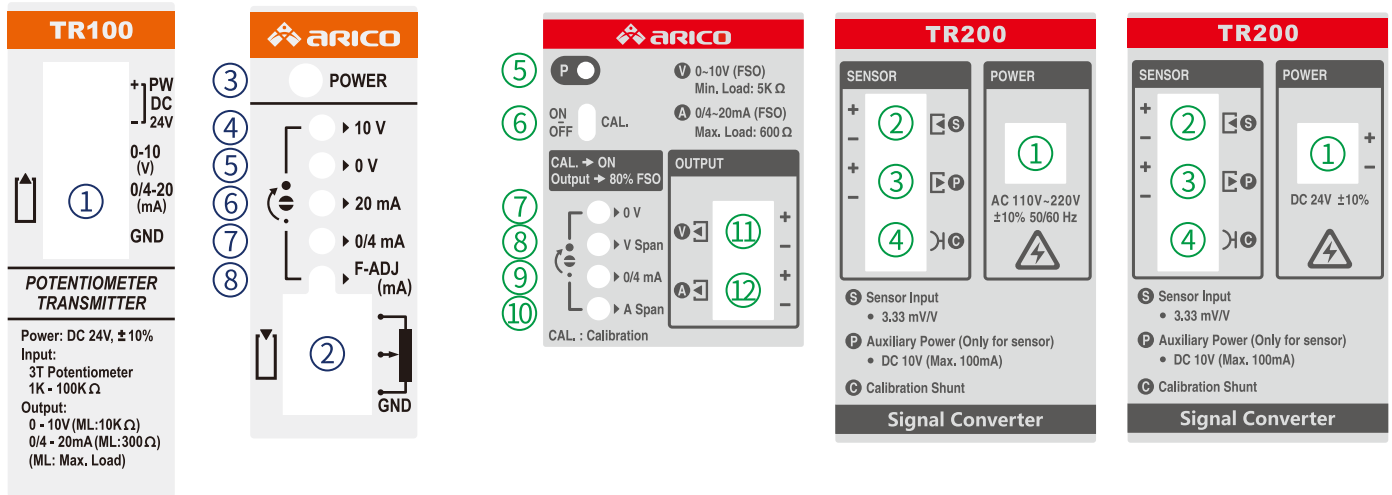

TR100/TR200

訊號轉換器 Signal Transmitter

規格 Specification

	TR100	TR200
電源 Power Supply	24 Vdc \pm 10% , 反接保護、接地隔離 wrong polarity protection, grounding isolation	AC 110 V ~ 220 V \pm 10% 50/60 Hz/ DC 24 V \pm 10%
消耗功率 Power Dissipation	< 2.5 W	< 4 W
輸入 Input	三端子型 1 K ~ 100 k Ω 位置尺 (電位計) 3 terminal linear 1 K ~ 100 k Ω potentiometer sensors	0 ~ 33.3 mV
輸出 Output	0 ~ 10 V (Non-linearity: < 0.02% full scale), 0/4 ~ 20 mA (Non-linearity: < 0.03% full scale)	0 ~ 10 V (Non-linearity: < 1% full scale), 0/4 ~ 20 mA (Non-linearity: < 1% full scale) DC 10 V \pm 5%
精確度 Accuracy	\pm 0.1% full scale	\pm 1% full scale (at 23°C)
反應時間 Reaction Time		< 100 ms
工作溫度 Working Temperature		0 ~ 50°C
儲存溫度 Storage Temperature		-20 ~ 70°C
工作濕度 Humidity		0 ~ 90% RH non-condensing
重量 Weight	80 g (含連接器 Including connector)	100 g (含連接器 Including connector)
安裝 Mounting	DIN-35 mm rail	DIN-35 mm rail

尺寸 Dimension unit: mm

❖ 面板說明 Faceplate Description

- ① 電源及輸出端子
Power supply and output terminals
- ② 位置尺 (電位計) 輸入端子
Displacement transducer input terminals
- ③ 電源指示燈 Power indicator
- ④ 10 V adjustable VR
- ⑤ 0 V adjustable VR
- ⑥ 20 mA adjustable VR
- ⑦ 0/4 mA adjustable VR
- ⑧ 20 mA fine adjust VR

- ① Power supply AC 110 V~220 V \pm 10% 50/60 Hz/DC 24 V \pm 10%
- ② 0 ~ 33.3 mV input
- ③ 輔助電源 Auxiliary power DC 10 V \pm 5%
- ④ 壓力計校正端子 Pressure transducer calibration terminal
- ⑤ 電源指示燈 Auxiliary power indicator
- ⑥ 壓力計校正開關 (CAL) Pressure transducer calibration switch
- ⑦ 0 V adjustable VR
- ⑧ 10 V adjustable VR
- ⑨ 0/4 mA adjustable VR
- ⑩ 20 mA adjustable VR
- ⑪ 0 ~ 10 V output
- ⑫ 0/4 ~ 20 mA output