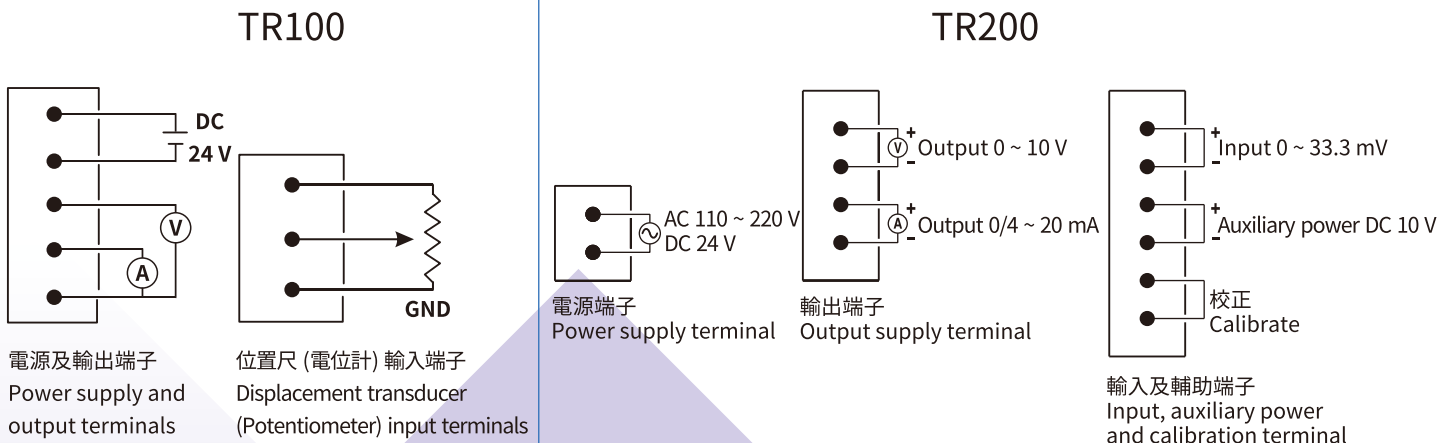

❖ 接線說明 Wiring

ARICO
長新科技股份有限公司
ARICO TECHNOLOGY CO., LTD.

總公司【Headquarters】

☎ +886-2-2910-1266

☎ +886-2-2915-9434

✉ info@arico.com.tw

📍 231028 新北市新店區寶橋路 235 巷 1 弄 1 號 8 樓
8F., No. 1, Alley 1, Lane 235, Baoqiao Rd.,
Xindian Dist., New Taipei City 231028, Taiwan

🌐 www.arico.com.tw/www.arico.tw

台北工廠【Taipei Factory】

☎ +886-2-2910-1077

☎ +886-2-2910-1056

台中分公司【Taichung Branch】

☎ +886-4-2291-7011

☎ +886-4-2292-4021

台南分公司【Tainan Branch】

☎ +886-6-253-9940

☎ +886-6-253-9945

華南總經銷

東莞亞洛克【Dongguan】

☎ +86-769-8390-2101~3

☎ +86-769-8398-8791

華東總經銷

上海瑞昂【Shanghai】

☎ +86-21-6111-5256~9

☎ +86-21-6227-0065