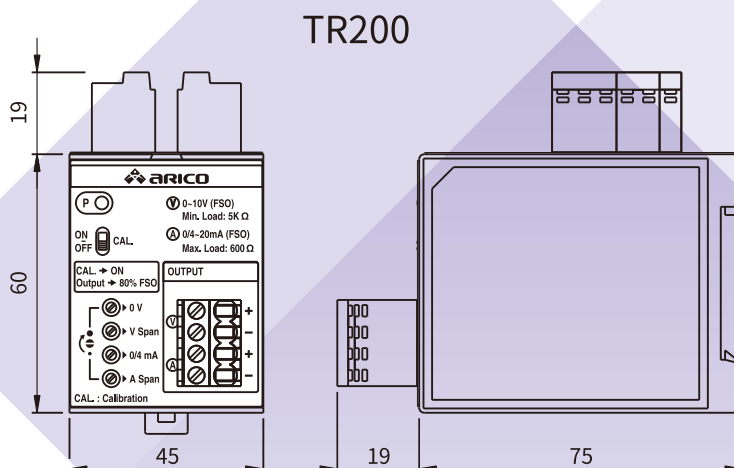

TR100/TR200

訊號轉換器 Signal Transmitter

規格 Specification

	TR100	TR200
電源 Power Supply	24 Vdc \pm 10% , 反接保護、接地隔離 wrong polarity protection, grounding isolation	AC 110 V ~ 220 V \pm 10% 50/60 Hz/ DC 24 V \pm 10%
消耗功率 Power Dissipation	< 2.5 W	< 4 W
輸入 Input	三端子型 1 K ~ 100 k Ω 位置尺 (電位計) 3 terminal linear 1 K ~ 100 k Ω potentiometer sensors	0 ~ 33.3 mV
輸出 Output	0 ~ 10 V (Non-linearity: < 0.02% full scale), 0/4 ~ 20 mA (Non-linearity: < 0.03% full scale)	0 ~ 10 V (Non-linearity: < 1% full scale), 0/4 ~ 20 mA (Non-linearity: < 1% full scale) DC 10 V \pm 5%
精確度 Accuracy	\pm 0.1% full scale	\pm 1% full scale (at 23°C)
反應時間 Reaction Time		< 100 ms
工作溫度 Working Temperature		0 ~ 50°C
儲存溫度 Storage Temperature		-20 ~ 70°C
工作濕度 Humidity		0 ~ 90% RH non-condensing
重量 Weight	80 g (含連接器 Including connector)	100 g (含連接器 Including connector)
安裝 Mounting	DIN-35 mm rail	DIN-35 mm rail

尺寸 Dimension unit: mm

❖ 面板說明 Faceplate Description

- ① 電源及輸出端子
Power supply and output terminals
- ② 位置尺 (電位計) 輸入端子
Displacement transducer input terminals
- ③ 電源指示燈 Power indicator
- ④ 10 V adjustable VR
- ⑤ 0 V adjustable VR
- ⑥ 20 mA adjustable VR
- ⑦ 0/4 mA adjustable VR
- ⑧ 20 mA fine adjust VR

- ① Power supply AC 110 V~220 V \pm 10% 50/60 Hz/DC 24 V \pm 10%
- ② 0 ~ 33.3 mV input
- ③ 輔助電源 Auxiliary power DC 10 V \pm 5%
- ④ 壓力計校正端子 Pressure transducer calibration terminal
- ⑤ 電源指示燈 Auxiliary power indicator
- ⑥ 壓力計校正開關 (CAL) Pressure transducer calibration switch
- ⑦ 0 V adjustable VR
- ⑧ 10 V adjustable VR
- ⑨ 0/4 mA adjustable VR
- ⑩ 20 mA adjustable VR
- ⑪ 0 ~ 10 V output
- ⑫ 0/4 ~ 20 mA output