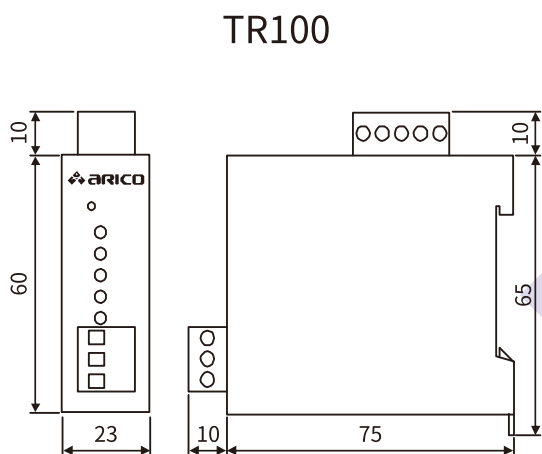

TR100/TR200

訊號轉換器 Signal Transmitter

規格 Specification

	TR100	TR200
電源 Power Supply	24 Vdc \pm 10% , 反接保護、接地隔離 wrong polarity protection, grounding isolation	AC 110 V ~ 220 V \pm 10% 50/60 Hz/ DC 24 V \pm 10%
消耗功率 Power Dissipation	< 2.5 W	< 4 W
輸入 Input	三端子型 1 K ~ 100 k Ω 位置尺 (電位計) 3 terminal linear 1 K ~ 100 k Ω potentiometer sensors	0 ~ 33.3 mV
輸出 Output	0 ~ 10 V (Non-linearity: < 0.02% full scale), 0/4 ~ 20 mA (Non-linearity: < 0.03% full scale)	0 ~ 10 V (Non-linearity: < 1% full scale), 0/4 ~ 20 mA (Non-linearity: < 1% full scale) DC 10 V \pm 5%
精確度 Accuracy	\pm 0.1% full scale	\pm 1% full scale (at 23°C)
反應時間 Reaction Time		< 100 ms
工作溫度 Working Temperature		0 ~ 50°C
儲存溫度 Storage Temperature		-20 ~ 70°C
工作濕度 Humidity		0 ~ 90% RH non-condensing
重量 Weight	80 g (含連接器 Including connector)	100 g (含連接器 Including connector)
安裝 Mounting	DIN-35 mm rail	DIN-35 mm rail

尺寸 Dimension unit: mm

❖ 面板說明 Faceplate Description

- ① 電源及輸出端子
Power supply and output terminals
- ② 位置尺 (電位計) 輸入端子
Displacement transducer input terminals
- ③ 電源指示燈 Power indicator
- ④ 10 V adjustable VR
- ⑤ 0 V adjustable VR
- ⑥ 20 mA adjustable VR
- ⑦ 0/4 mA adjustable VR
- ⑧ 20 mA fine adjust VR

- ① Power supply AC 110 V~220 V \pm 10% 50/60 Hz/DC 24 V \pm 10%
- ② 0 ~ 33.3 mV input
- ③ 輔助電源 Auxiliary power DC 10 V \pm 5%
- ④ 壓力計校正端子 Pressure transducer calibration terminal
- ⑤ 電源指示燈 Auxiliary power indicator
- ⑥ 壓力計校正開關 (CAL) Pressure transducer calibration switch
- ⑦ 0 V adjustable VR
- ⑧ 10 V adjustable VR
- ⑨ 0/4 mA adjustable VR
- ⑩ 20 mA adjustable VR
- ⑪ 0 ~ 10 V output
- ⑫ 0/4 ~ 20 mA output